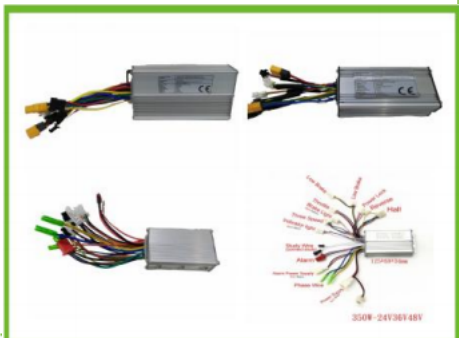

**Bike 26 Rim Motor Set 48V
1000Watt**

**Fat Bike Set 26 Wheel 48V
1000 Watt Battery Included**

**24 Rims 48V 1000 Watt Front Wheel
Compatible Set Excluding Battery**

**24 Rims 48V 1000 Watt Front Wheel
Compatible Set Battery Included**

controller

**36 to 48V Finger
Throttle with Indicator**

**Finger Gas 36 Volt With
LED Indicator**

**Finger Gas
Electric bike
scooter**

**Electric
bike Pedal
Sensor IP54**

**36V Throttle
lever with Shielded
Ignition Switch**