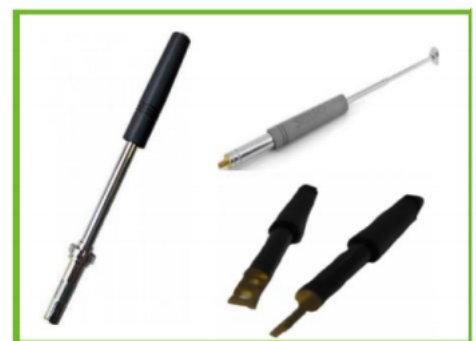

Charger drill and broom battery

Duracell Alkaline Battery

GP Battery 5 .Li. Blister

GP Battery 2.li. Blister

GP Battery 4.Lu. Blister

258 Wireless Telephone battery.4.8 Volts 750 MAH

358 Wireless Telephone battery is 3.7 Volt 1700 MAH