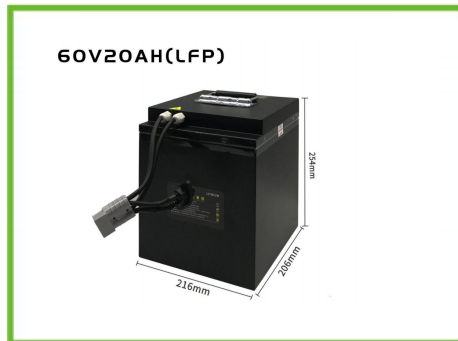

controller

**36 to 48V Finger
Throttle with Indicator**

**Finger Gas 36 Volt With
LED Indicator**

**Finger Gas
Electric bike
scooter**

**Electric
bike Pedal
Sensor IP54**

**36V Throttle
lever with Shielded
Ignition Switch**

**Shielded throttle 36
Volt and 48 Volt**

**Lcd Screen Color
IP Series 1500
watts Spare Parts**

**Electric Bike LCD
Screen Indicator**

Electric Bike Li-on Battery

Scooter Battery

lithium cell

72V40AH Lithium battery pack