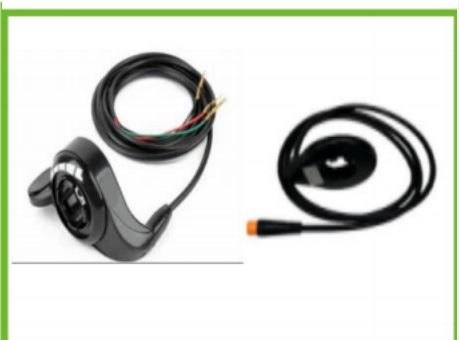

Electric Motor

Electric Motor

Multi-function intelligent controller

Multi-function intelligent controller

E-Motor Combination Switch

Battery Charger

**Scooter Set 8.5
inch 36V500Watt**

Bike Conversion Kit 48V 500W

**Bike 26 Rim Motor Set 48V
1000Watt**

**Fat Bike Set 26 Wheel 48V
1000 Watt Battery Included**

**24 Rims 48V 1000 Watt Front Wheel
Compatible Set Excluding Battery**

**24 Rims 48V 1000 Watt Front Wheel
Compatible Set Battery Included**

controller

**36 to 48V Finger
Throttle with Indicator**

**Finger Gas 36 Volt With
LED Indicator**

**Finger Gas
Electric bike
scooter**

**Electric
bike Pedal
Sensor IP54**

**36V Throttle
lever with Shielded
Ignition Switch**