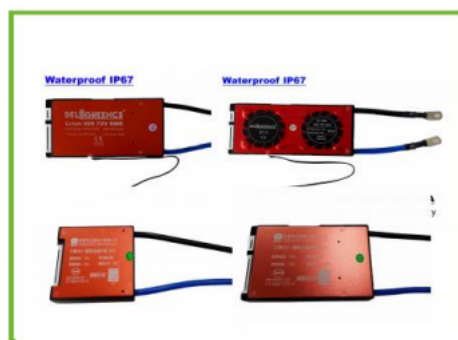

LifePo4 60V20AH Lithium battery pack

SONY VTC6 3000mah lithium cell

JK B1A8S20P Lion-LifePo4 Pil Bms Kart

JK B1A8S20P Lion-LifePo4 Pil Bms Kart

DalyBms

K BD6A24S8P Lion-LifePo4- Lto Bms Kart

DalyBms

DalyBms