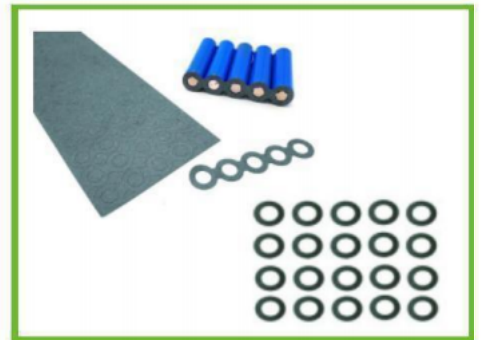

Gel Battery Charger

Gel Battery Charger

AC/DC Adapter

Sunko 788H Battery Puncto Machine

Battery Puncto Machine

18650 and 32700 Battery Insulation Paper

18650 and 32700 holder

10 and 12 Awg Silikon Siyah Kablo