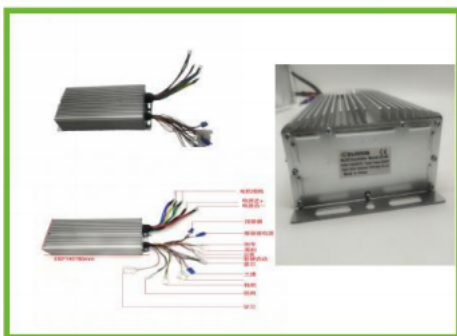

60V3000W E-Vehicle Set With Motor Axle

48V750W E-Bicycle Motor Set

48V1000W E-Motor Set

36V350W E-Bike Go kart Kit

E-Vehicle Axle Motor Set 60V2000W Reinforced

E-Vehicle Axle Motor Set 48V600W Reinforced

E-Vehicle Axle Kit 48V1000W

Electric Motor

Electric Motor

Multi-function intelligent controller

Multi-function intelligent controller

E-Motor Combination Switch

Battery Charger

**Scooter Set 8.5
inch 36V500Watt**

Bike Conversion Kit 48V 500W