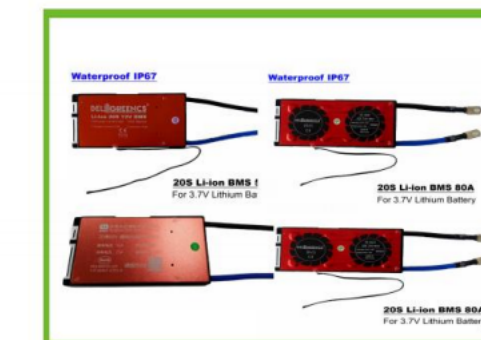

LifePo4 60V20AH Lithium battery pack

SONY VTC6 3000mah lithium cell

JK B1A8S20P Lion-LifePo4 Pil Bms Kart

JK B1A8S20P Lion-LifePo4 Pil Bms Kart

DalyBms

K BD6A24S8P Lion-LifePo4- Lto Bms Kart

DalyBms

DalyBms